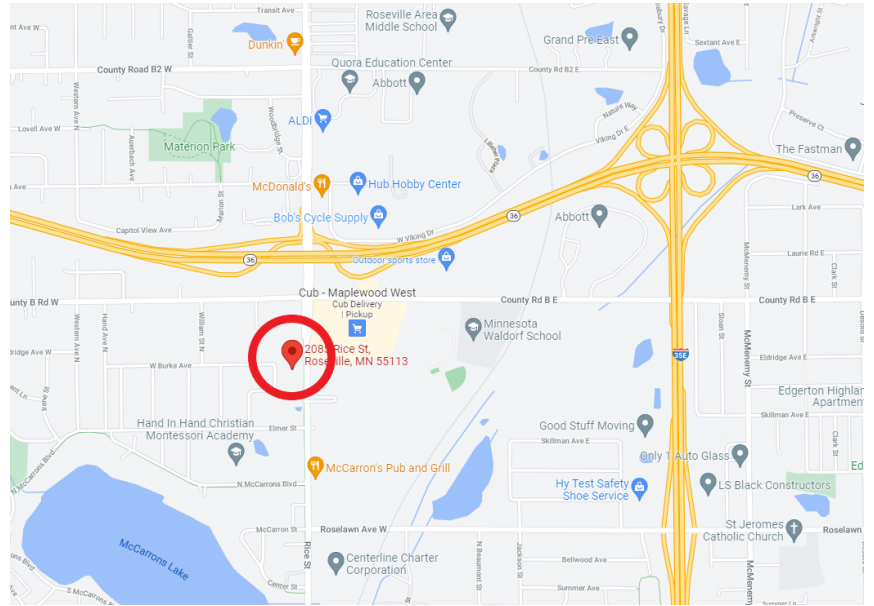

Roseville Clinic

Kidney Specialists of Minnesota

2085 Rice Street

Roseville, MN 55113

Phone: 651-489-9035

Fax: 651-489-6373

We are located about 2 blocks south of Highway 36 and Rice Street. We are directly across the street from Agropur Dairy. We are in a dark brow, single story building. Our clinic is located in the northern corner of the building.